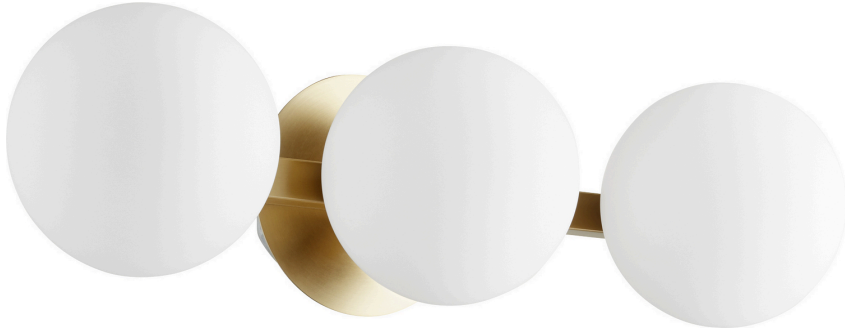

Karsen 22" Three Lights Vanity, Aged Brass

Product Details

Family:	Karsen
Finish:	Aged Brass
Shade:	Satin Opal
Crystal:	
Material:	Steel Glass
Safety Listing:	Damp
Safety Rating:	Damp
Energy Star:	
Energy Efficient:	
ADA:	
Dark Sky:	
Title 20:	
Title 24:	
LED:	

Measurements

Width / Diameter (in):	21.75
Height (in):	6.00
Length (in):	
Weight (lbs.):	8.20
Extension (in):	7.75
Chain:	
Wire:	
Rod:	
Top to Outlet (in):	
Mounting Height (in):	
Canopy:	

Job/Location: _____

Quantity: _____

Notes: _____

Shipping

Carton Width: 10.25
 Carton Height: 9.00
 Carton Length: 28.50
 Carton Weight: 8.20

Lamping

Voltage:	
Bulbs Included:	No
Number of Bulbs:	3
Max Wattage:	60.00
Bulb Type:	Medium
Bulb Base:	Medium
Light Source:	
Light Output:	
Delivered Lumens:	
Color Temperature:	
CRI:	
Dimmable:	
Beam Spread:	
Rated Average Life:	