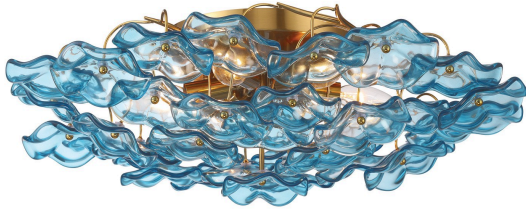

## Astrid 22" Six Light Semi Flush, Aged Brass / Blue

### Product Details

Family:	Astrid
Finish:	Aged Brass / Blue
Shade:	
Crystal:	Floral Glass Petals
Material:	Steel
Safety Listing:	UL, CUL, CSA
Safety Rating:	Damp
Energy Star:	
Energy Efficient:	
ADA:	
Dark Sky:	
Title 20:	
Title 24:	
LED:	

### Measurements

Width / Diameter (in):	22.50
Height (in):	7.00
Length (in):	22.50
Weight (lbs.):	14.00
Extension (in):	
Chain:	
Wire:	12"
Rod:	
Top to Outlet (in):	
Mounting Height (in):	
Canopy:	8.75"W x 1"H