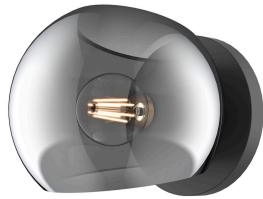

**Wimberly 6" One-Light Wall/Vanity Light,
 Matte Black/Smoked Solid Glass**

Product Details

Family:	Wimberly
Finish:	Matte Black/Smoked Solid Glass
Shade:	Smoked Glass
Crystal:	
Material:	Steel + Glass
Safety Listing:	UL
Safety Rating:	Damp
Energy Star:	
Energy Efficient:	
ADA:	
Dark Sky:	
Title 20:	
Title 24:	
LED:	

Measurements

Width / Diameter (in):	6.00
Height (in):	5.00
Length (in):	
Weight (lbs.):	1.63
Extension (in):	6.63
Chain:	
Wire:	
Rod:	
Top to Outlet (in):	
Mounting Height (in):	
Canopy:	D4.75" x E0.625"