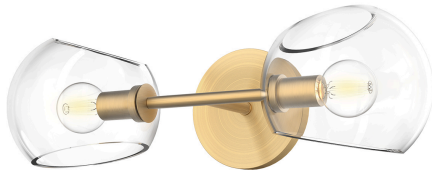

Wimberly 17" Two-Light Wall/Vanity Light, Brushed Gold/Clear Glass

Job/Location: _____

Quantity: _____

Notes: _____

Shipping

Carton Width: 10.23
 Carton Height: 8.46
 Carton Length: 18.70
 Carton Weight: 3.43

Product Details

Family:	Wimberly
Finish:	Brushed Gold/Clear Glass
Shade:	Clear Glass
Crystal:	
Material:	Steel + Glass
Safety Listing:	UL
Safety Rating:	Damp
Energy Star:	
Energy Efficient:	
ADA:	
Dark Sky:	
Title 20:	
Title 24:	
LED:	

Measurements

Width / Diameter (in):	16.75
Height (in):	5.00
Length (in):	
Weight (lbs.):	2.16
Extension (in):	6.63
Chain:	
Wire:	
Rod:	
Top to Outlet (in):	
Mounting Height (in):	
Canopy:	D4.75" x E0.625"