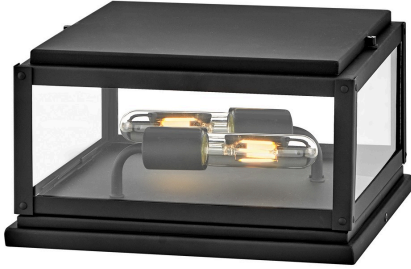

## Kona 12" Two Lights Small Pier Mount Lantern, Black

### Product Details

Family:	Kona
Finish:	Black
Shade:	Clear and Etched White (optional)
Crystal:	
Material:	Aluminum
Safety Listing:	C-US
Safety Rating:	Wet
Energy Star:	
Energy Efficient:	
ADA:	
Dark Sky:	
Title 20:	
Title 24:	
LED:	Yes

### Measurements

Width / Diameter (in):	12.0
Height (in):	7.50
Length (in):	12.00
Weight (lbs.):	6.00
Extension (in):	
Chain:	
Wire:	
Rod:	
Top to Outlet (in):	
Mounting Height (in):	
Canopy:	12" Sq. Base

### Lamping

Voltage:	120.00
Bulbs Included:	No
Number of Bulbs:	2
Max Wattage:	8.00
Bulb Type:	E26
Bulb Base:	Medium
Light Source:	LED
Light Output:	
Delivered Lumens:	
Color Temperature:	
CRI:	
Dimmable:	Yes
Beam Spread:	
Rated Average Life:	