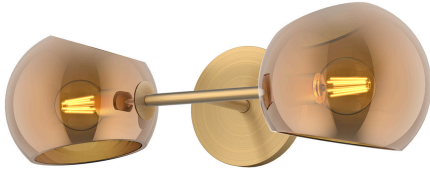

Wimberly 17" Two-Light Wall/Vanity Light, Brushed Gold/Copper Glass

Product Details

Family:	Wimberly
Finish:	Brushed Gold/Copper Glass
Shade:	Copper Glass
Crystal:	
Material:	Steel + Glass
Safety Listing:	UL
Safety Rating:	Damp
Energy Star:	
Energy Efficient:	
ADA:	
Dark Sky:	
Title 20:	
Title 24:	
LED:	

Measurements

Width / Diameter (in):	16.75
Height (in):	5.00
Length (in):	
Weight (lbs.):	2.16
Extension (in):	6.63
Chain:	
Wire:	
Rod:	
Top to Outlet (in):	
Mounting Height (in):	
Canopy:	D4.75" x E0.625"