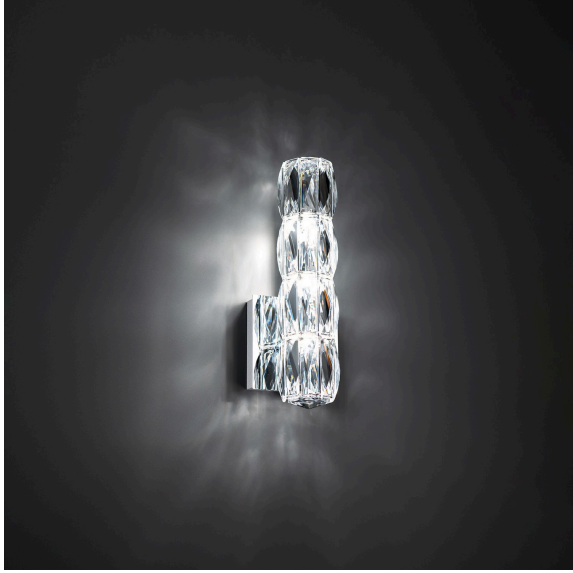

Verve LED 4" LED Wall Sconce, Stainless Steel

Product Details

Family:	Verve LED
Finish:	Stainless Steel
Shade:	
Crystal:	Radiance Crystal
Material:	
Safety Listing:	ETL
Safety Rating:	Damp
Energy Star:	
Energy Efficient:	
ADA:	
Dark Sky:	
Title 20:	
Title 24:	
LED:	Yes

Measurements

Width / Diameter (in):	4.0
Height (in):	12.90
Length (in):	3.90
Weight (lbs.):	5.50
Extension (in):	4.00
Chain:	
Wire:	
Rod:	
Top to Outlet (in):	
Mounting Height (in):	
Canopy:	

Job/Location: _____