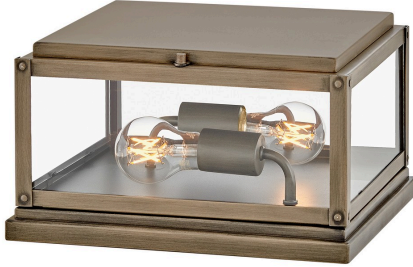

Kona 12" Two Lights Small Pier Mount Lantern, Burnished Bronze

Product Details

Family:	Kona
Finish:	Burnished Bronze
Shade:	Clear and Etched White (optional)
Crystal:	
Material:	Aluminum
Safety Listing:	C-US
Safety Rating:	Wet
Energy Star:	
Energy Efficient:	
ADA:	
Dark Sky:	
Title 20:	
Title 24:	
LED:	Yes

Measurements

Width / Diameter (in):	12.0
Height (in):	7.50
Length (in):	12.00
Weight (lbs.):	6.00
Extension (in):	
Chain:	
Wire:	
Rod:	
Top to Outlet (in):	
Mounting Height (in):	
Canopy:	12" Sq. Base

Lamping

Voltage:	120.00
Bulbs Included:	No
Number of Bulbs:	2
Max Wattage:	8.00
Bulb Type:	E26
Bulb Base:	Medium
Light Source:	LED
Light Output:	
Delivered Lumens:	
Color Temperature:	
CRI:	
Dimmable:	Yes
Beam Spread:	
Rated Average Life:	