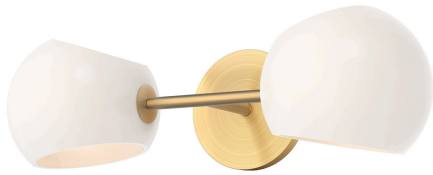

Wimberly 17" Two-Light Wall/Vanity Light, Brushed Gold/Opal Matte Glass

Product Details

Family:	Wimberly
Finish:	Brushed Gold/Opal Matte Glass
Shade:	Matte Opal Glass
Crystal:	
Material:	Steel + Glass
Safety Listing:	UL
Safety Rating:	Damp
Energy Star:	
Energy Efficient:	
ADA:	
Dark Sky:	
Title 20:	
Title 24:	
LED:	

Measurements

Width / Diameter (in):	16.75
Height (in):	5.00
Length (in):	
Weight (lbs.):	2.16
Extension (in):	6.63
Chain:	
Wire:	
Rod:	
Top to Outlet (in):	
Mounting Height (in):	
Canopy:	D4.75" x E0.625"