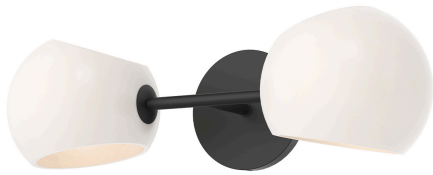

## Wimberly 17" Two-Light Wall/Vanity Light, Matte Black/Opal Matte Glass

Job/Location: \_\_\_\_\_

Quantity: \_\_\_\_\_

Notes: \_\_\_\_\_

### Product Details

Family:	Wimberly
Finish:	Matte Black/Opal Matte Glass
Shade:	Matte Opal Glass
Crystal:	
Material:	Steel + Glass
Safety Listing:	UL
Safety Rating:	Damp
Energy Star:	
Energy Efficient:	
ADA:	
Dark Sky:	
Title 20:	
Title 24:	
LED:	

### Measurements

Width / Diameter (in):	16.75
Height (in):	5.00
Length (in):	
Weight (lbs.):	2.16
Extension (in):	6.63
Chain:	
Wire:	
Rod:	
Top to Outlet (in):	
Mounting Height (in):	
Canopy:	D4.75" x E0.625"