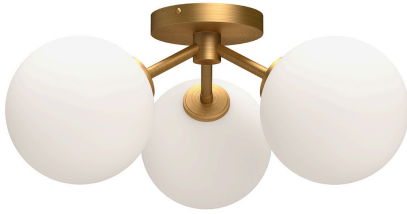

## Venus 15" Three-Light Semi-Flush Ceiling Light, Aged Gold/Opal Matte Glass

### Product Details

Family:	Venus
Finish:	Aged Gold/Opal Matte Glass
Shade:	Matte Opal Glass
Crystal:	
Material:	Steel + Glass
Safety Listing:	UL
Safety Rating:	Dry
Energy Star:	
Energy Efficient:	
ADA:	
Dark Sky:	
Title 20:	
Title 24:	
LED:	

### Measurements

Width / Diameter (in):	17.75
Height (in):	7.63
Length (in):	17.75
Weight (lbs.):	4.18
Extension (in):	
Chain:	
Wire:	
Rod:	
Top to Outlet (in):	
Mounting Height (in):	
Canopy:	D4.75" x H0.875"