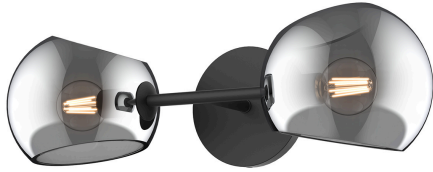

Wimberly 17" Two-Light Wall/Vanity Light, Matte Black/Smoked Solid Glass

**Product Details**

Family:	Wimberly
Finish:	Matte Black/Smoked Solid Glass
Shade:	Smoked Glass
Crystal:	
Material:	Steel + Glass
Safety Listing:	UL
Safety Rating:	Damp
Energy Star:	
Energy Efficient:	
ADA:	
Dark Sky:	
Title 20:	
Title 24:	
LED:	

**Measurements**

Width / Diameter (in):	16.75
Height (in):	5.00
Length (in):	
Weight (lbs.):	2.16
Extension (in):	6.63
Chain:	
Wire:	
Rod:	
Top to Outlet (in):	
Mounting Height (in):	
Canopy:	D4.75" x E0.625"