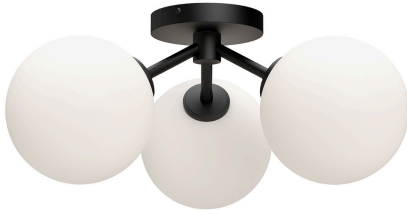

Venus 17" Three-Light Semi-Flush Ceiling Light, Matte Black/Opal Matte Glass

**Product Details**

Family:	Venus
Finish:	Matte Black/Opal Matte Glass
Shade:	Matte Opal Glass
Crystal:	
Material:	Steel + Glass
Safety Listing:	UL
Safety Rating:	Dry
Energy Star:	
Energy Efficient:	
ADA:	
Dark Sky:	
Title 20:	
Title 24:	
LED:	

**Measurements**

Width / Diameter (in):	17.75
Height (in):	7.63
Length (in):	17.75
Weight (lbs.):	4.18
Extension (in):	
Chain:	
Wire:	
Rod:	
Top to Outlet (in):	
Mounting Height (in):	
Canopy:	D4.75" x H0.875"