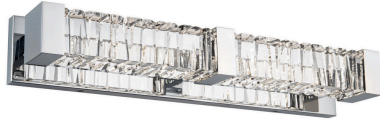

Guild 26" LED Bath Vanity & Wall Light, Polished Chrome

Product Details

Family:	Guild
Finish:	Polished Chrome
Shade:	
Crystal:	Optic Crystal
Material:	Aluminum frame with optic crystal diffuser
Safety Listing:	ETL
Safety Rating:	Damp
Energy Star:	
Energy Efficient:	
ADA:	
Dark Sky:	
Title 20:	
Title 24:	Yes
LED:	Yes

Measurements

Width / Diameter (in):	26.0
Height (in):	4.50
Length (in):	6.10
Weight (lbs.):	28.00
Extension (in):	6.00
Chain:	
Wire:	
Rod:	
Top to Outlet (in):	
Mounting Height (in):	
Canopy:	15"

Lamping