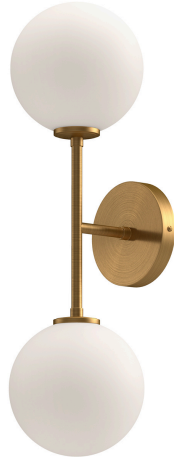

## Mercer 22" Two-Light Wall/Vanity Light, Aged Gold/Opal Matte Glass

Job/Location: \_\_\_\_\_

Quantity: \_\_\_\_\_

Notes: \_\_\_\_\_

### Shipping

Carton Width: 12.99  
 Carton Height: 8.66  
 Carton Length: 15.35  
 Carton Weight: 3.74

### Product Details

Family:	Mercer
Finish:	Aged Gold/Opal Matte Glass
Shade:	Matte Opal Glass
Crystal:	
Material:	Steel + Glass
Safety Listing:	UL
Safety Rating:	Damp
Energy Star:	
Energy Efficient:	
ADA:	
Dark Sky:	
Title 20:	
Title 24:	
LED:	

### Measurements

Width / Diameter (in):	6.00
Height (in):	20.13
Length (in):	6.00
Weight (lbs.):	2.64
Extension (in):	6.75
Chain:	
Wire:	
Rod:	
Top to Outlet (in):	
Mounting Height (in):	
Canopy:	D4.75" x E0.875"