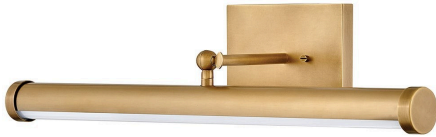

Juno 24" Medium Adjustable LED Accent Light, Heritage Brass

Product Details

Family:	Juno
Finish:	Heritage Brass
Shade:	Acrylic Lens
Crystal:	
Material:	Steel
Safety Listing:	C-US
Safety Rating:	Dry
Energy Star:	
Energy Efficient:	
ADA:	
Dark Sky:	
Title 20:	
Title 24:	Yes
LED:	Yes

Measurements

Width / Diameter (in):	24.5
Height (in):	5.50
Length (in):	7.00
Weight (lbs.):	2.70
Extension (in):	7.00
Chain:	
Wire:	
Rod:	
Top to Outlet (in):	2.50
Mounting Height (in):	
Canopy:	7"x5"

Lamping

Voltage:	120.00
Bulbs Included:	Yes
Number of Bulbs:	
Max Wattage:	28.00
Bulb Type:	LED
Bulb Base:	Integrated
Light Source:	LED
Light Output:	2300.00
Delivered Lumens:	
Color Temperature:	3000
CRI:	95
Dimmable:	Yes
Beam Spread:	
Rated Average Life:	50000