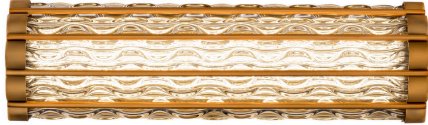

Fortress 20" LED Bath Vanity, Aged Brass

Product Details

Family:	Fortress
Finish:	Aged Brass
Shade:	
Crystal:	Optic Crystal
Material:	
Safety Listing:	ETL
Safety Rating:	Damp
Energy Star:	
Energy Efficient:	
ADA:	
Dark Sky:	
Title 20:	
Title 24:	
LED:	Yes

Measurements

Width / Diameter (in):	20.0
Height (in):	5.90
Length (in):	3.80
Weight (lbs.):	9.10
Extension (in):	20.00
Chain:	
Wire:	
Rod:	
Top to Outlet (in):	
Mounting Height (in):	
Canopy:	

Lamping

Voltage:	120.00
Bulbs Included:	No
Number of Bulbs:	1
Max Wattage:	20.00
Bulb Type:	LED
Bulb Base:	
Light Source:	LED
Light Output:	2392.00
Delivered Lumens:	1435.00
Color Temperature:	3000
CRI:	90
Dimmable:	
Beam Spread:	
Rated Average Life:	50000