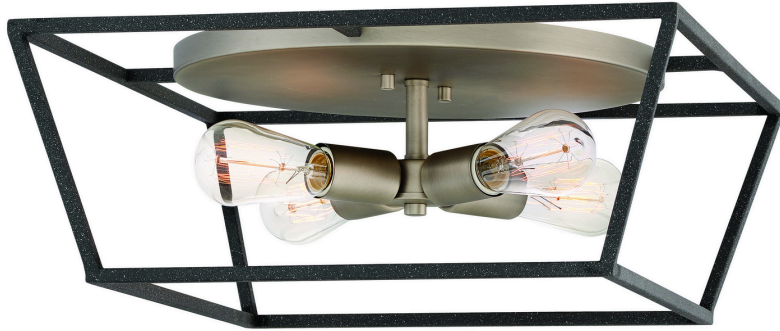

Casting 18" Four Lights Medium Flush Mount, Aged Zinc

Product Details

Family:	Casting
Finish:	Aged Zinc
Shade:	
Crystal:	
Material:	Steel
Safety Listing:	C-US
Safety Rating:	Dry
Energy Star:	
Energy Efficient:	
ADA:	
Dark Sky:	
Title 20:	
Title 24:	
LED:	Yes

Measurements

Width / Diameter (in):	18.0
Height (in):	7.25
Length (in):	18.00
Weight (lbs.):	5.00
Extension (in):	
Chain:	
Wire:	
Rod:	
Top to Outlet (in):	
Mounting Height (in):	
Canopy:	13.75" Dia.

Lamping

Voltage:	120.00
Bulbs Included:	No
Number of Bulbs:	4
Max Wattage:	14.00
Bulb Type:	Medium
Bulb Base:	Medium
Light Source:	LED
Light Output:	
Delivered Lumens:	
Color Temperature:	
CRI:	
Dimmable:	Yes
Beam Spread:	
Rated Average Life:	