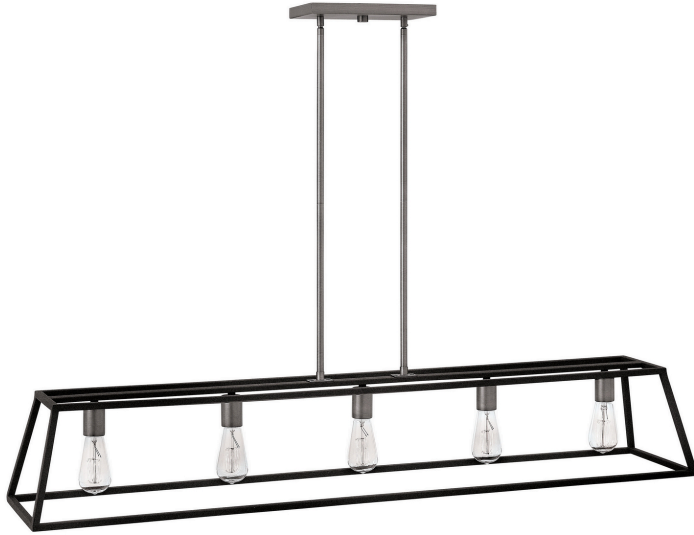

Casting 50" Five Lights Large Open Frame  
 Linear, Aged Zinc

**Product Details**

Family:	Casting
Finish:	Aged Zinc
Shade:	
Crystal:	
Material:	Steel
Safety Listing:	C-US
Safety Rating:	Dry
Energy Star:	
Energy Efficient:	
ADA:	
Dark Sky:	
Title 20:	
Title 24:	
LED:	Yes

**Measurements**

Width / Diameter (in):	50.0
Height (in):	9.00
Length (in):	10.00
Weight (lbs.):	9.50
Extension (in):	
Chain:	2-6``, 6-12``
Wire:	1 X 120"
Rod:	2-6", 6-12"
Top to Outlet (in):	
Mounting Height (in):	
Canopy:	4.75"W X 9.5"L

**Lamping**

Voltage:	120.00
Bulbs Included:	No
Number of Bulbs:	5
Max Wattage:	14.00
Bulb Type:	Medium
Bulb Base:	Medium
Light Source:	LED
Light Output:	
Delivered Lumens:	
Color Temperature:	
CRI:	
Dimmable:	Yes
Beam Spread:	
Rated Average Life:	