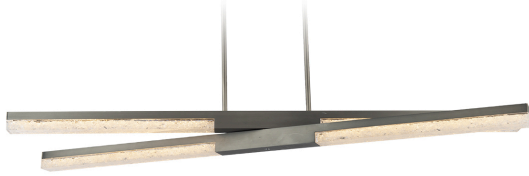

Callista 48" LED Linear Pendant, Antique Nickel

Product Details

Family:	FM Modern
Finish:	Antique Nickel
Shade:	
Crystal:	
Material:	Steel body with K5 crystal fused acrylic
Safety Listing:	ETL, cETL
Safety Rating:	
Energy Star:	
Energy Efficient:	
ADA:	
Dark Sky:	
Title 20:	
Title 24:	
LED:	Yes

Measurements

Width / Diameter (in):	48.0
Height (in):	3.56
Length (in):	48.00
Weight (lbs.):	18.30
Extension (in):	48.00
Chain:	
Wire:	
Rod:	
Top to Outlet (in):	
Mounting Height (in):	
Canopy:	

Lamping