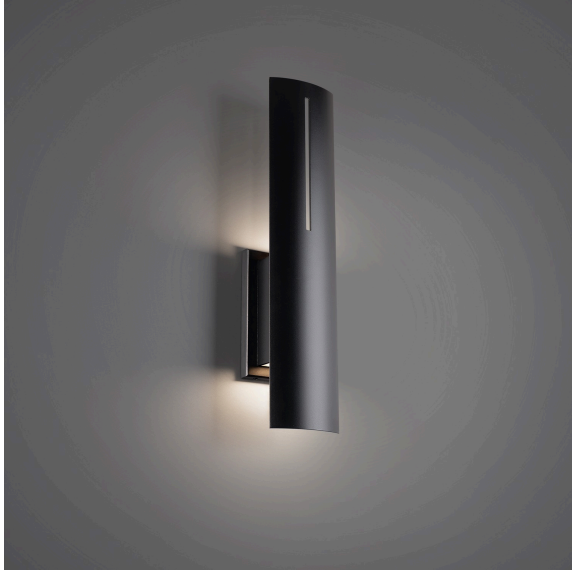

Notion 20" LED Outdoor Wall Sconce,
 Black in 3000K

Product Details

Family:	FM Modern
Finish:	Black
Shade:	
Crystal:	
Material:	Extruded aluminum body and silk screened glass diffuser
Safety Listing:	ETL, cETL
Safety Rating:	
Energy Star:	
Energy Efficient:	
ADA:	
Dark Sky:	
Title 20:	
Title 24:	
LED:	Yes

Measurements

Width / Diameter (in):	4.38
Height (in):	20.00
Length (in):	4.38
Weight (lbs.):	6.17
Extension (in):	4.38
Chain:	
Wire:	
Rod:	
Top to Outlet (in):	
Mounting Height (in):	
Canopy:	

Lamping

Voltage:	120.00
Bulbs Included:	Yes
Number of Bulbs:	2
Max Wattage:	11.20
Bulb Type:	Module
Bulb Base:	
Light Source:	LED
Light Output:	1146.00
Delivered Lumens:	530.00
Color Temperature:	3000
CRI:	90
Dimmable:	Yes
Beam Spread:	
Rated Average Life:	50000