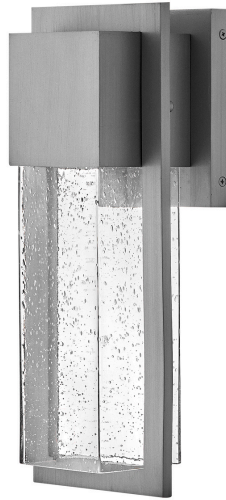

**Laelle 6" One Light Medium Wall Mount
 Lantern, Antique Brushed Aluminum**

Product Details

Family:	Laelle
Finish:	Antique Brushed Aluminum
Shade:	Clear Seedy
Crystal:	
Material:	Composite
Safety Listing:	C-US
Safety Rating:	Wet
Energy Star:	
Energy Efficient:	
ADA:	
Dark Sky:	Yes
Title 20:	
Title 24:	Yes
LED:	Yes

Measurements

Width / Diameter (in):	6.25
Height (in):	15.75
Length (in):	4.75
Weight (lbs.):	3.40
Extension (in):	4.75
Chain:	
Wire:	
Rod:	
Top to Outlet (in):	3.75
Mounting Height (in):	
Canopy:	6.25"W X 6.5"H

Lamping

Voltage:	120.00
Bulbs Included:	Yes
Number of Bulbs:	1
Max Wattage:	6.50
Bulb Type:	E26
Bulb Base:	GU10
Light Source:	LED
Light Output:	575.00
Delivered Lumens:	
Color Temperature:	3000
CRI:	90
Dimmable:	Yes
Beam Spread:	
Rated Average Life:	25000