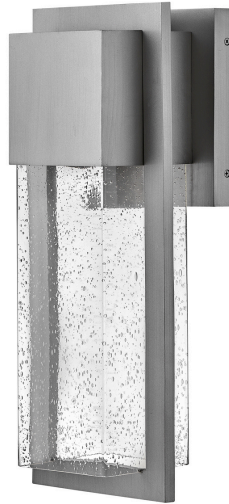

Laelle 8" One Light Medium Wall Mount Lantern, Antique Brushed Aluminum

Job/Location: _____

Quantity: _____

Notes: _____

Shipping

Carton Width: 9.45
 Carton Height: 22.83
 Carton Length: 10.63
 Carton Weight: 7.48

Product Details

Family:	Laelle
Finish:	Antique Brushed Aluminum
Shade:	Clear Seedy
Crystal:	
Material:	Composite
Safety Listing:	C-US
Safety Rating:	Wet
Energy Star:	
Energy Efficient:	
ADA:	
Dark Sky:	Yes
Title 20:	
Title 24:	Yes
LED:	Yes

Measurements

Width / Diameter (in):	8.0
Height (in):	20.00
Length (in):	5.75
Weight (lbs.):	5.28
Extension (in):	5.75
Chain:	
Wire:	
Rod:	
Top to Outlet (in):	3.75
Mounting Height (in):	
Canopy:	6.25"W X 6.5"H