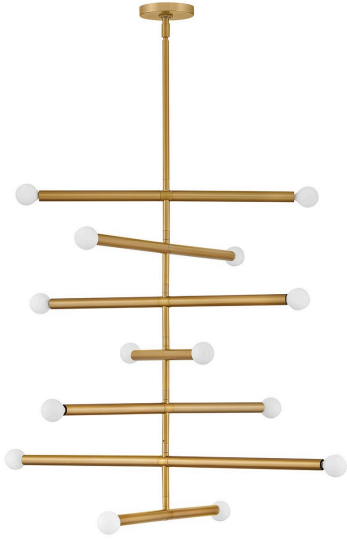

Vara 31" Fourteen Lights Large Multi Tier, Lacquered Brass

Job/Location: _____
 Quantity: _____
 Notes: _____

Shipping

Carton Width: 4.50
 Carton Height: 33.25
 Carton Length: 34.25
 Carton Weight: 16.15

Product Details

Family:	Vara
Finish:	Lacquered Brass
Shade:	
Crystal:	
Material:	Steel
Safety Listing:	C-US
Safety Rating:	Dry
Energy Star:	
Energy Efficient:	
ADA:	
Dark Sky:	
Title 20:	
Title 24:	
LED:	Yes

Measurements

Width / Diameter (in):	31.5
Height (in):	29.00
Length (in):	31.50
Weight (lbs.):	12.65
Extension (in):	
Chain:	
Wire:	1 X 72"
Rod:	1-6", 2-12"
Top to Outlet (in):	
Mounting Height (in):	
Canopy:	5" Dia.

Lamping

Voltage:	120.00
Bulbs Included:	No
Number of Bulbs:	14
Max Wattage:	5.00
Bulb Type:	G16-1/2
Bulb Base:	Candelabra
Light Source:	LED
Light Output:	
Delivered Lumens:	
Color Temperature:	
CRI:	
Dimmable:	Yes
Beam Spread:	
Rated Average Life:	