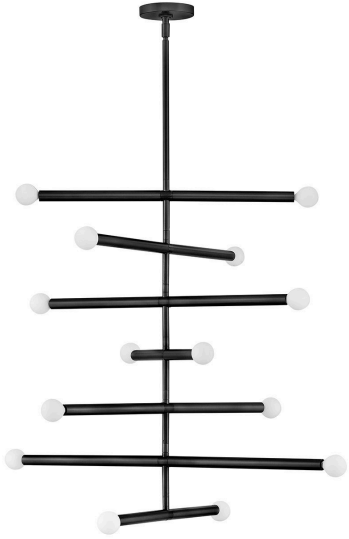

**Vara 31" Fourteen Lights Large Multi Tier, Black**

Job/Location: \_\_\_\_\_  
 Quantity: \_\_\_\_\_  
 Notes: \_\_\_\_\_

**Shipping**

Carton Width: 4.50  
 Carton Height: 33.25  
 Carton Length: 34.25  
 Carton Weight: 16.15

**Product Details**

Family:	Vara
Finish:	Black
Shade:	
Crystal:	
Material:	Steel
Safety Listing:	C-US
Safety Rating:	Dry
Energy Star:	
Energy Efficient:	
ADA:	
Dark Sky:	
Title 20:	
Title 24:	
LED:	Yes

**Measurements**

Width / Diameter (in):	31.5
Height (in):	29.00
Length (in):	31.50
Weight (lbs.):	12.65
Extension (in):	
Chain:	
Wire:	1 X 72"
Rod:	1-6", 2-12"
Top to Outlet (in):	
Mounting Height (in):	
Canopy:	5" Dia.

**Lamping**

Voltage:	120.00
Bulbs Included:	No
Number of Bulbs:	14
Max Wattage:	5.00
Bulb Type:	Candelabra
Bulb Base:	Candelabra
Light Source:	LED
Light Output:	
Delivered Lumens:	
Color Temperature:	
CRI:	
Dimmable:	Yes
Beam Spread:	
Rated Average Life:	