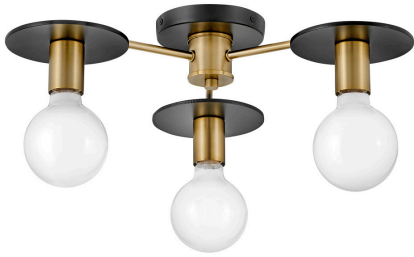

**Elan 20" Three Lights Medium Semi-Flush Mount, Lacquered Brass**

**Product Details**

Family:	Elan
Finish:	Lacquered Brass
Shade:	
Crystal:	
Material:	Steel
Safety Listing:	C-US
Safety Rating:	Dry
Energy Star:	
Energy Efficient:	
ADA:	
Dark Sky:	
Title 20:	
Title 24:	
LED:	Yes

**Measurements**

Width / Diameter (in):	20.0
Height (in):	4.50
Length (in):	20.00
Weight (lbs.):	4.84
Extension (in):	
Chain:	
Wire:	
Rod:	
Top to Outlet (in):	
Mounting Height (in):	
Canopy:	5" Dia.

**Lamping**

Voltage:	120.00
Bulbs Included:	No
Number of Bulbs:	3
Max Wattage:	14.00
Bulb Type:	G40
Bulb Base:	Medium
Light Source:	LED
Light Output:	
Delivered Lumens:	
Color Temperature:	
CRI:	
Dimmable:	Yes
Beam Spread:	
Rated Average Life:	