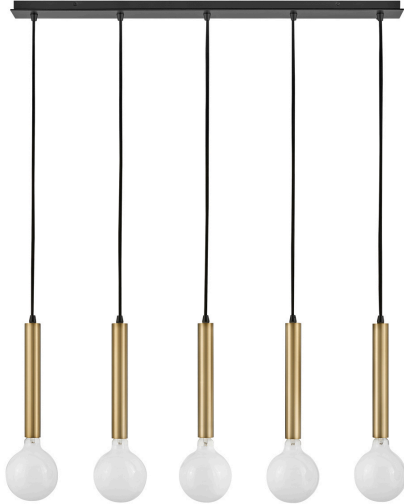

Elan 36" Five Lights Large Linear Chandelier, Lacquered Brass

Product Details

Family:	Elan
Finish:	Lacquered Brass
Shade:	
Crystal:	
Material:	Steel
Safety Listing:	C-US
Safety Rating:	Dry
Energy Star:	
Energy Efficient:	
ADA:	
Dark Sky:	
Title 20:	
Title 24:	
LED:	Yes

Measurements

Width / Diameter (in):	36.0
Height (in):	27.00
Length (in):	5.50
Weight (lbs.):	17.60
Extension (in):	
Chain:	
Wire:	5 X 72"
Rod:	
Top to Outlet (in):	
Mounting Height (in):	
Canopy:	5.5"W X 36"L