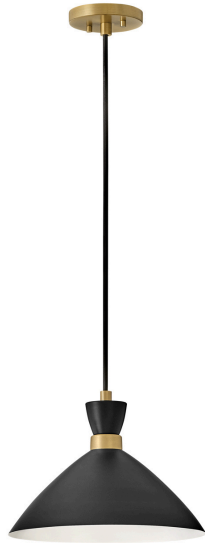

Quaelle 13" Medium Single Light Convertible Pendant, Black

Job/Location: _____

Quantity: _____

Notes: _____

Shipping

Carton Width: 15.00
 Carton Height: 9.00
 Carton Length: 15.00
 Carton Weight: 5.00

Product Details

Family:	Quaelle
Finish:	Black
Shade:	
Crystal:	
Material:	Steel
Safety Listing:	C-US
Safety Rating:	Dry
Energy Star:	
Energy Efficient:	
ADA:	
Dark Sky:	
Title 20:	
Title 24:	
LED:	Yes

Measurements

Width / Diameter (in):	13.0
Height (in):	10.00
Length (in):	13.00
Weight (lbs.):	3.00
Extension (in):	
Chain:	
Wire:	1 X 72"
Rod:	
Top to Outlet (in):	
Mounting Height (in):	
Canopy:	5.25" Dia.