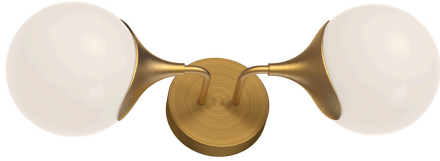

**Linnea 19" Two-Light Vanity Wall Sconce,  
 Aged Gold/Opal Matte Glass**

**Product Details**

Family:	Linnea
Finish:	Aged Gold
Shade:	Matte Opal Glass
Crystal:	
Material:	Steel + Glass
Safety Listing:	UL
Safety Rating:	Damp
Energy Star:	
Energy Efficient:	
ADA:	
Dark Sky:	
Title 20:	
Title 24:	
LED:	

**Measurements**

Width / Diameter (in):	6.00
Height (in):	19.38
Length (in):	
Weight (lbs.):	2.75
Extension (in):	7.38
Chain:	
Wire:	
Rod:	
Top to Outlet (in):	
Mounting Height (in):	
Canopy:	D4.75" x E1"