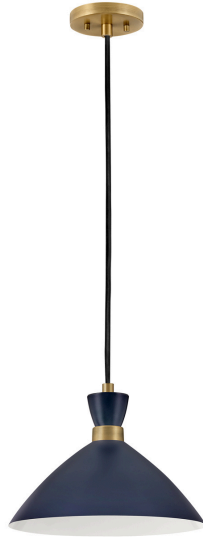

## Quaelle 13" Medium Single Light Convertible Pendant, Matte Navy

Job/Location: \_\_\_\_\_

Quantity: \_\_\_\_\_

Notes: \_\_\_\_\_

### Product Details

Family:	Quaelle
Finish:	Matte Navy
Shade:	
Crystal:	
Material:	Steel
Safety Listing:	C-US
Safety Rating:	Dry
Energy Star:	
Energy Efficient:	
ADA:	
Dark Sky:	
Title 20:	
Title 24:	
LED:	Yes

### Measurements

Width / Diameter (in):	13.0
Height (in):	10.00
Length (in):	13.00
Weight (lbs.):	3.00
Extension (in):	
Chain:	
Wire:	1 X 72"
Rod:	
Top to Outlet (in):	
Mounting Height (in):	
Canopy:	5.25" Dia.