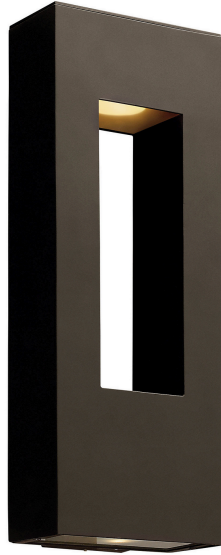

**Draco 9" Large Wall Mount Lantern,
 Bronze**

Product Details

Family:	Draco
Finish:	Bronze
Shade:	Etched Lens
Crystal:	
Material:	Aluminum
Safety Listing:	C-US
Safety Rating:	Wet
Energy Star:	
Energy Efficient:	Yes
ADA:	Yes
Dark Sky:	Yes
Title 20:	
Title 24:	Yes
LED:	Yes

Measurements

Width / Diameter (in):	9.00
Height (in):	24.00
Length (in):	4.00
Weight (lbs.):	7.00
Extension (in):	4.00
Chain:	
Wire:	
Rod:	
Top to Outlet (in):	20.75
Mounting Height (in):	
Canopy:	4.5"x6.75"