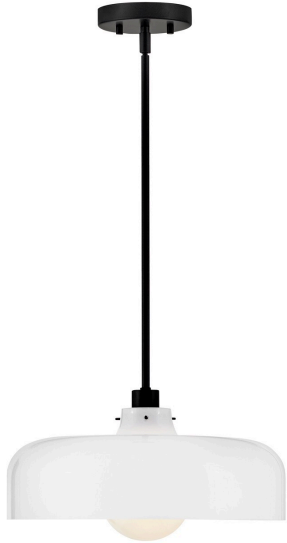

Alar 15" One Light Medium Pendant, Black / Cased Opal Glass

Product Details

Family:	Alar
Finish:	Black / Cased Opal Glass
Shade:	Cased Opal
Crystal:	
Material:	Steel
Safety Listing:	C-US
Safety Rating:	Dry
Energy Star:	
Energy Efficient:	
ADA:	
Dark Sky:	
Title 20:	
Title 24:	
LED:	Yes

Measurements

Width / Diameter (in):	15.0
Height (in):	6.75
Length (in):	15.00
Weight (lbs.):	5.03
Extension (in):	
Chain:	
Wire:	1 X 72"
Rod:	1-6", 2-12"
Top to Outlet (in):	
Mounting Height (in):	
Canopy:	5.25" Dia.