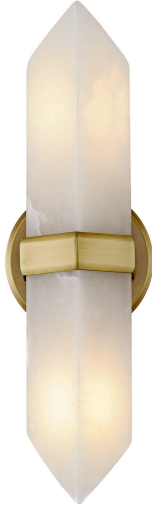

**Aster 3" Two-Light Wall Light, Vintage Brass/Alabaster**

**Product Details**

Family:	Aster
Finish:	Vintage Brass
Shade:	Alabaster Shade
Crystal:	
Material:	Steel + Alabaster
Safety Listing:	UL
Safety Rating:	Damp
Energy Star:	
Energy Efficient:	
ADA:	
Dark Sky:	
Title 20:	
Title 24:	
LED:	

**Measurements**

Width / Diameter (in):	3.63
Height (in):	15.00
Length (in):	
Weight (lbs.):	
Extension (in):	4.13
Chain:	
Wire:	
Rod:	
Top to Outlet (in):	
Mounting Height (in):	
Canopy:	D4.75" x E0.625"

Job/Location: \_\_\_\_\_

Quantity: \_\_\_\_\_

Notes: \_\_\_\_\_

**Shipping**

Carton Width: 8.27  
 Carton Height: 7.87  
 Carton Length: 18.50  
 Carton Weight: 4.00

**Lamping**

Voltage:	120.00
Bulbs Included:	No
Number of Bulbs:	2
Max Wattage:	60.00
Bulb Type:	B11
Bulb Base:	E26
Light Source:	
Light Output:	
Delivered Lumens:	
Color Temperature:	
CRI:	
Dimmable:	
Beam Spread:	
Rated Average Life:	