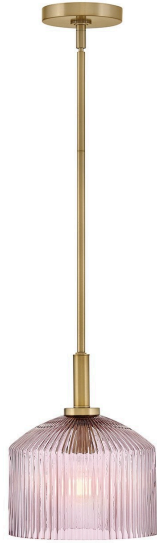

Taton 9" One Light Small Pendant,
Lacquered Brass / Rose Glass

Product Details

Family:	Taton
Finish:	Lacquered Brass / Rose Glass
Shade:	Rose
Crystal:	
Material:	Steel
Safety Listing:	C-US
Safety Rating:	Dry
Energy Star:	
Energy Efficient:	
ADA:	
Dark Sky:	
Title 20:	
Title 24:	
LED:	Yes

Measurements

Width / Diameter (in):	9.0
Height (in):	10.75
Length (in):	9.00
Weight (lbs.):	5.01
Extension (in):	
Chain:	
Wire:	1 X 72"
Rod:	1-6", 2-12"
Top to Outlet (in):	
Mounting Height (in):	
Canopy:	5" Dia.

Lamping

Voltage:	120.00
Bulbs Included:	No
Number of Bulbs:	1
Max Wattage:	12.00
Bulb Type:	E26
Bulb Base:	Medium
Light Source:	LED
Light Output:	
Delivered Lumens:	
Color Temperature:	
CRI:	
Dimmable:	Yes
Beam Spread:	
Rated Average Life:	