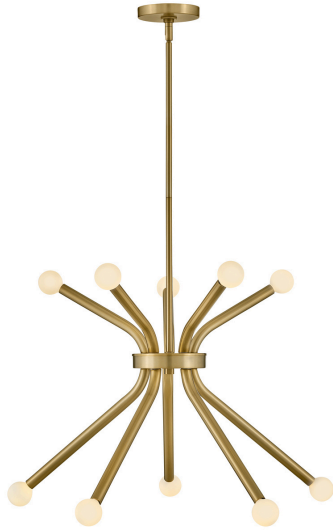

Rason 25" Ten Lights Medium Single Tier Chandelier, Lacquered Brass

Product Details

Family:	Rason
Finish:	Lacquered Brass
Shade:	
Crystal:	
Material:	Steel
Safety Listing:	C-US
Safety Rating:	Dry
Energy Star:	
Energy Efficient:	
ADA:	
Dark Sky:	
Title 20:	
Title 24:	
LED:	Yes

Measurements

Width / Diameter (in):	24.75
Height (in):	16.25
Length (in):	24.75
Weight (lbs.):	9.92
Extension (in):	
Chain:	
Wire:	1 X 72"
Rod:	1-6", 2-12"
Top to Outlet (in):	
Mounting Height (in):	
Canopy:	5" Dia.

Lamping

Voltage:	120.00
Bulbs Included:	No
Number of Bulbs:	10
Max Wattage:	5.00
Bulb Type:	Candelabra
Bulb Base:	Candelabra
Light Source:	LED
Light Output:	
Delivered Lumens:	
Color Temperature:	
CRI:	
Dimmable:	Yes
Beam Spread:	
Rated Average Life:	