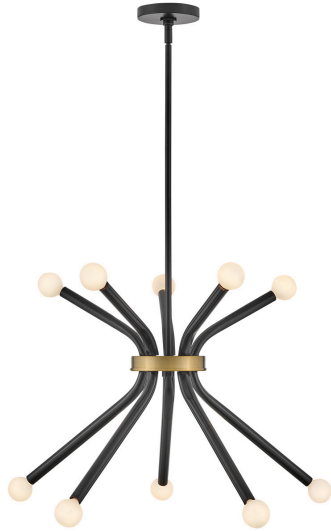

Rason 25" Ten Lights Medium Single Tier Chandelier, Black

Product Details

Family:	Rason
Finish:	Black
Shade:	
Crystal:	
Material:	Steel
Safety Listing:	C-US
Safety Rating:	Dry
Energy Star:	
Energy Efficient:	
ADA:	
Dark Sky:	
Title 20:	
Title 24:	
LED:	Yes

Measurements

Width / Diameter (in):	24.75
Height (in):	16.25
Length (in):	24.75
Weight (lbs.):	9.92
Extension (in):	
Chain:	
Wire:	1 X 72"
Rod:	1-6", 2-12"
Top to Outlet (in):	
Mounting Height (in):	
Canopy:	5" Dia.

Lamping

Voltage:	120.00
Bulbs Included:	No
Number of Bulbs:	10
Max Wattage:	5.00
Bulb Type:	Candelabra
Bulb Base:	Candelabra
Light Source:	LED
Light Output:	
Delivered Lumens:	
Color Temperature:	
CRI:	
Dimmable:	Yes
Beam Spread:	
Rated Average Life:	