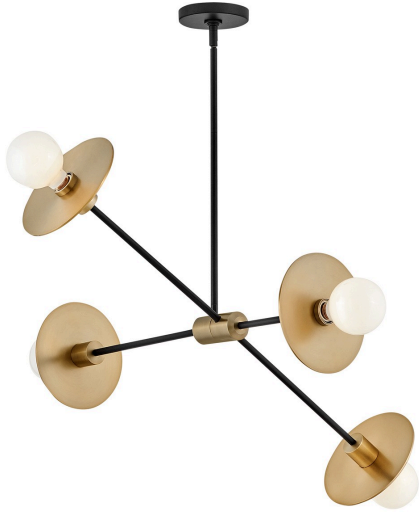

**Hawyn 36" Four Lights Medium Mobile  
 Single Tier, Lacquered Brass**

**Product Details**

Family:	Hawyn
Finish:	Lacquered Brass
Shade:	
Crystal:	
Material:	Steel
Safety Listing:	C-US
Safety Rating:	Dry
Energy Star:	
Energy Efficient:	
ADA:	
Dark Sky:	
Title 20:	
Title 24:	
LED:	Yes

**Measurements**

Width / Diameter (in):	35.75
Height (in):	8.00
Length (in):	27.00
Weight (lbs.):	15.80
Extension (in):	
Chain:	
Wire:	1 X 72"
Rod:	1-6", 2-12"
Top to Outlet (in):	
Mounting Height (in):	
Canopy:	5" Dia.