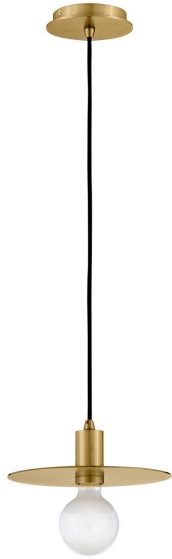

Hawyn 10" One Light Small Convertible Pendant, Lacquered Brass

Product Details

Family:	Hawyn
Finish:	Lacquered Brass
Shade:	
Crystal:	
Material:	Steel
Safety Listing:	C-US
Safety Rating:	Dry
Energy Star:	
Energy Efficient:	
ADA:	
Dark Sky:	
Title 20:	
Title 24:	
LED:	Yes

Measurements

Width / Diameter (in):	10.0
Height (in):	4.00
Length (in):	10.00
Weight (lbs.):	6.37
Extension (in):	
Chain:	
Wire:	1 X 72"
Rod:	
Top to Outlet (in):	
Mounting Height (in):	
Canopy:	4.75" Dia.

Lamping

Voltage:	120.00
Bulbs Included:	No
Number of Bulbs:	1
Max Wattage:	14.00
Bulb Type:	E26
Bulb Base:	Medium
Light Source:	LED
Light Output:	
Delivered Lumens:	
Color Temperature:	
CRI:	
Dimmable:	Yes
Beam Spread:	
Rated Average Life:	