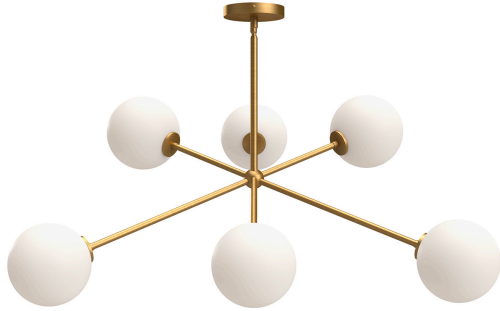

Venus 40" Six-Light Chandelier, Aged Gold/Opal Matte Glass

Product Details

Family:	Venus
Finish:	Aged Gold/Opal Matte Glass
Shade:	Matte Opal Glass
Crystal:	
Material:	Steel + Glass
Safety Listing:	UL
Safety Rating:	Dry
Energy Star:	
Energy Efficient:	
ADA:	
Dark Sky:	
Title 20:	
Title 24:	
LED:	

Measurements

Width / Diameter (in):	39.50
Height (in):	16.38
Length (in):	39.50
Weight (lbs.):	8.37
Extension (in):	
Chain:	
Wire:	60"
Rod:	46" (3x12" + 1x6" + 1x4")
Top to Outlet (in):	
Mounting Height (in):	
Canopy:	D4.75" x H0.875"

Lamping

Voltage:	120.00
Bulbs Included:	No
Number of Bulbs:	6
Max Wattage:	40.00
Bulb Type:	E12
Bulb Base:	E12 Candelabra
Light Source:	
Light Output:	
Delivered Lumens:	
Color Temperature:	
CRI:	
Dimmable:	
Beam Spread:	
Rated Average Life:	