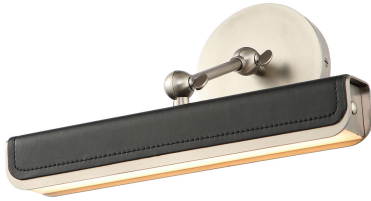

Tribeca 12" Picture Light, Aged Nickel/Tuxedo Leather

Product Details

Family:	Tribeca
Finish:	Aged Nickel/Tuxedo Leather
Shade:	Frosted Acrylic Diffuser
Crystal:	
Material:	Steel + Brass + Leather
Safety Listing:	ETL
Safety Rating:	Damp
Energy Star:	
Energy Efficient:	
ADA:	
Dark Sky:	
Title 20:	
Title 24:	Yes
LED:	Yes

Measurements

Width / Diameter (in):	12.00
Height (in):	1.88
Length (in):	
Weight (lbs.):	17.60
Extension (in):	9.75
Chain:	
Wire:	
Rod:	
Top to Outlet (in):	
Mounting Height (in):	
Canopy:	D4.75" x E0.875"