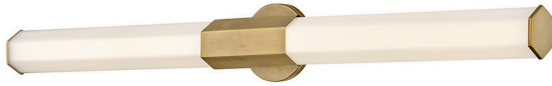

Chime 5" Extra Large LED Vanity, Heritage Brass

Product Details

Family:	Chime
Finish:	Heritage Brass
Shade:	Etched Opal
Crystal:	
Material:	Steel
Safety Listing:	C-US
Safety Rating:	Damp
Energy Star:	
Energy Efficient:	
ADA:	Yes
Dark Sky:	
Title 20:	
Title 24:	Yes
LED:	Yes

Measurements

Width / Diameter (in):	5.0
Height (in):	40.00
Length (in):	4.00
Weight (lbs.):	4.84
Extension (in):	4.00
Chain:	
Wire:	
Rod:	
Top to Outlet (in):	20.00
Mounting Height (in):	
Canopy:	5"x5"

Lamping

Voltage:	120.00
Bulbs Included:	Yes
Number of Bulbs:	
Max Wattage:	48.00
Bulb Type:	LED
Bulb Base:	Integrated
Light Source:	LED
Light Output:	3720.00
Delivered Lumens:	
Color Temperature:	3000
CRI:	90
Dimmable:	Yes
Beam Spread:	
Rated Average Life:	50000