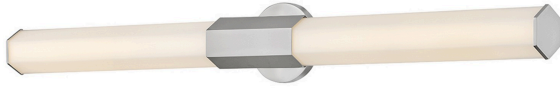

Chime 5" Extra Large LED Vanity,
Polished Nickel

Product Details

Family:	Chime
Finish:	Polished Nickel
Shade:	Etched Opal
Crystal:	
Material:	Steel
Safety Listing:	C-US
Safety Rating:	Damp
Energy Star:	
Energy Efficient:	
ADA:	Yes
Dark Sky:	
Title 20:	
Title 24:	Yes
LED:	Yes

Measurements

Width / Diameter (in):	5.0
Height (in):	40.00
Length (in):	4.00
Weight (lbs.):	4.84
Extension (in):	4.00
Chain:	
Wire:	
Rod:	
Top to Outlet (in):	20.00
Mounting Height (in):	
Canopy:	5"x5"

Lamping

Voltage:	120.00
Bulbs Included:	Yes
Number of Bulbs:	
Max Wattage:	48.00
Bulb Type:	LED
Bulb Base:	Integrated
Light Source:	LED
Light Output:	3720.00
Delivered Lumens:	
Color Temperature:	3000
CRI:	90
Dimmable:	Yes
Beam Spread:	
Rated Average Life:	50000