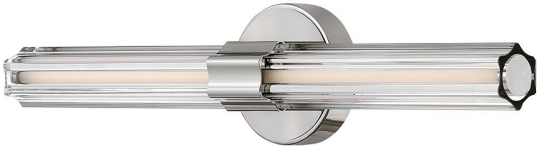

Maelstrom 24" Medium LED Vanity,  
 Polished Nickel

**Product Details**

Family:	Maelstrom
Finish:	Polished Nickel
Shade:	Clear Fluted Crystal
Crystal:	
Material:	Steel
Safety Listing:	C-US
Safety Rating:	Damp
Energy Star:	
Energy Efficient:	
ADA:	Yes
Dark Sky:	
Title 20:	
Title 24:	Yes
LED:	Yes

**Measurements**

Width / Diameter (in):	24.0
Height (in):	5.25
Length (in):	3.75
Weight (lbs.):	5.13
Extension (in):	3.75
Chain:	
Wire:	
Rod:	
Top to Outlet (in):	12.00
Mounting Height (in):	
Canopy:	5.25"x5.25"

**Lamping**

Voltage:	120.00
Bulbs Included:	Yes
Number of Bulbs:	
Max Wattage:	19.00
Bulb Type:	LED
Bulb Base:	Integrated
Light Source:	LED
Light Output:	1175.00
Delivered Lumens:	
Color Temperature:	3000
CRI:	90
Dimmable:	Yes
Beam Spread:	
Rated Average Life:	30000