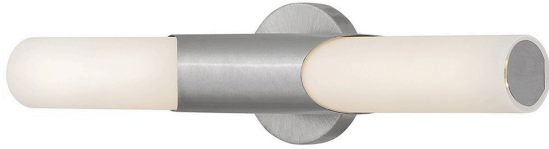

Canopy 5" Medium LED Vanity, Textured Nickel

Product Details

Family:	Canopy
Finish:	Textured Nickel
Shade:	Etched Opal
Crystal:	
Material:	Steel
Safety Listing:	C-US
Safety Rating:	Damp
Energy Star:	
Energy Efficient:	
ADA:	Yes
Dark Sky:	
Title 20:	
Title 24:	Yes
LED:	Yes

Measurements

Width / Diameter (in):	5.0
Height (in):	22.75
Length (in):	3.75
Weight (lbs.):	3.63
Extension (in):	3.75
Chain:	
Wire:	
Rod:	
Top to Outlet (in):	11.50
Mounting Height (in):	
Canopy:	5"x5"

Lamping

Voltage:	120.00
Bulbs Included:	Yes
Number of Bulbs:	
Max Wattage:	24.00
Bulb Type:	LED
Bulb Base:	Integrated
Light Source:	LED
Light Output:	1860.00
Delivered Lumens:	
Color Temperature:	3000
CRI:	90
Dimmable:	Yes
Beam Spread:	
Rated Average Life:	50000