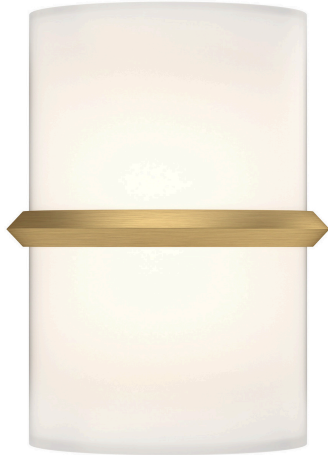

## Tavos 9" LED Wall Sconce, Brushed Gold

### Product Details

Family:	Tavos
Finish:	Brushed Gold
Shade:	Matte Opal Glass
Crystal:	
Material:	Steel + Glass
Safety Listing:	ETL
Safety Rating:	Dry
Energy Star:	
Energy Efficient:	
ADA:	Yes
Dark Sky:	
Title 20:	
Title 24:	
LED:	Yes

### Measurements

Width / Diameter (in):	7.0
Height (in):	9.25
Length (in):	
Weight (lbs.):	
Extension (in):	3.63
Chain:	
Wire:	
Rod:	
Top to Outlet (in):	
Mounting Height (in):	
Canopy:	