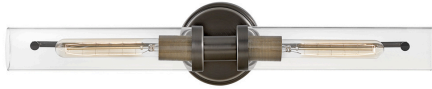

# Halo 25" Two Lights Large Vanity, Black Oxide

## Product Details

Family:	Halo
Finish:	Black Oxide
Shade:	Clear
Crystal:	
Material:	Steel
Safety Listing:	C-US
Safety Rating:	Damp
Energy Star:	
Energy Efficient:	
ADA:	
Dark Sky:	
Title 20:	
Title 24:	
LED:	Yes

## Measurements

Width / Diameter (in):	25.0
Height (in):	5.00
Length (in):	5.25
Weight (lbs.):	3.09
Extension (in):	5.25
Chain:	
Wire:	
Rod:	
Top to Outlet (in):	2.50
Mounting Height (in):	
Canopy:	5"x5"