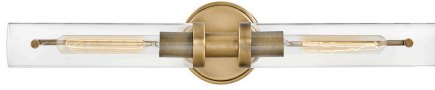

Halo 25" Two Lights Large Vanity, Heritage Brass

Product Details

Family:	Halo
Finish:	Heritage Brass
Shade:	Clear
Crystal:	
Material:	Steel
Safety Listing:	C-US
Safety Rating:	Damp
Energy Star:	
Energy Efficient:	
ADA:	
Dark Sky:	
Title 20:	
Title 24:	
LED:	Yes

Measurements

Width / Diameter (in):	25.0
Height (in):	5.00
Length (in):	5.25
Weight (lbs.):	3.09
Extension (in):	5.25
Chain:	
Wire:	
Rod:	
Top to Outlet (in):	2.50
Mounting Height (in):	
Canopy:	5"x5"

Lamping