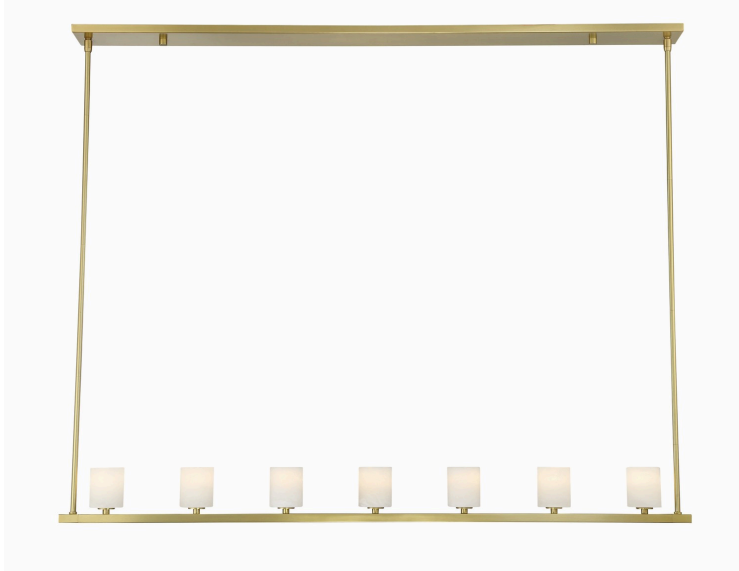

Araceli 56" 7 Light LED Chandelier, Soft Brass Stone

Job/Location: _____

Quantity: _____

Notes: _____

Shipping

Carton Width: 61.00
 Carton Height: 11.00
 Carton Length: 16.00
 Carton Weight: 40.00

Product Details

Family:	Araceli
Finish:	Soft Brass
Shade:	White
Crystal:	Alabaster
Material:	Steel
Safety Listing:	UL, CUL, CSA
Safety Rating:	Dry
Energy Star:	
Energy Efficient:	
ADA:	
Dark Sky:	
Title 20:	Yes
Title 24:	
LED:	Yes

Measurements

Width / Diameter (in):	56.00
Height (in):	9.00
Length (in):	3.00
Weight (lbs.):	31.00
Extension (in):	
Chain:	
Wire:	120"
Rod:	(2) 6" + (6) 12"
Top to Outlet (in):	
Mounting Height (in):	
Canopy:	56"W x 4.25"D x 0.75"H

Lamping

Voltage:	120.00
Bulbs Included:	Yes
Number of Bulbs:	7
Max Wattage:	3.50
Bulb Type:	G9
Bulb Base:	G9
Light Source:	LED
Light Output:	400.00
Delivered Lumens:	340.00
Color Temperature:	3000
CRI:	80
Dimmable:	Yes
Beam Spread:	
Rated Average Life:	15000