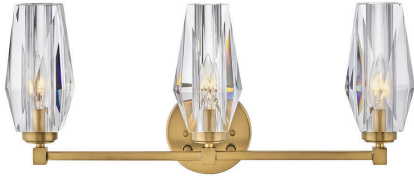

Tides 23" Three Lights Medium Vanity,
 Heritage Brass

Product Details

Family:	Tides
Finish:	Heritage Brass
Shade:	Faceted Clear Crystal
Crystal:	
Material:	Steel
Safety Listing:	C-US
Safety Rating:	Damp
Energy Star:	
Energy Efficient:	
ADA:	
Dark Sky:	
Title 20:	
Title 24:	
LED:	Yes

Measurements

Width / Diameter (in):	23.5
Height (in):	10.25
Length (in):	5.50
Weight (lbs.):	15.66
Extension (in):	5.50
Chain:	
Wire:	
Rod:	
Top to Outlet (in):	7.75
Mounting Height (in):	
Canopy:	5.25"x5.25"

Lamping

Voltage:	120.00
Bulbs Included:	No
Number of Bulbs:	3
Max Wattage:	5.00
Bulb Type:	Candelabra
Bulb Base:	Candelabra
Light Source:	LED
Light Output:	
Delivered Lumens:	
Color Temperature:	
CRI:	
Dimmable:	Yes
Beam Spread:	
Rated Average Life:	