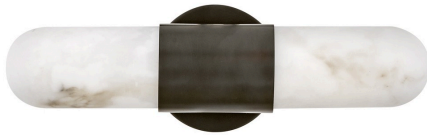

## Sienna 16" Medium LED Vanity, Black Oxide

### Product Details

Family:	Sienna
Finish:	Black Oxide
Shade:	Cloudstone
Crystal:	
Material:	Steel
Safety Listing:	C-US
Safety Rating:	Damp
Energy Star:	
Energy Efficient:	
ADA:	
Dark Sky:	
Title 20:	
Title 24:	Yes
LED:	Yes

### Measurements

Width / Diameter (in):	16.0
Height (in):	5.00
Length (in):	4.50
Weight (lbs.):	3.50
Extension (in):	4.50
Chain:	
Wire:	
Rod:	
Top to Outlet (in):	8.00
Mounting Height (in):	
Canopy:	5"x5"